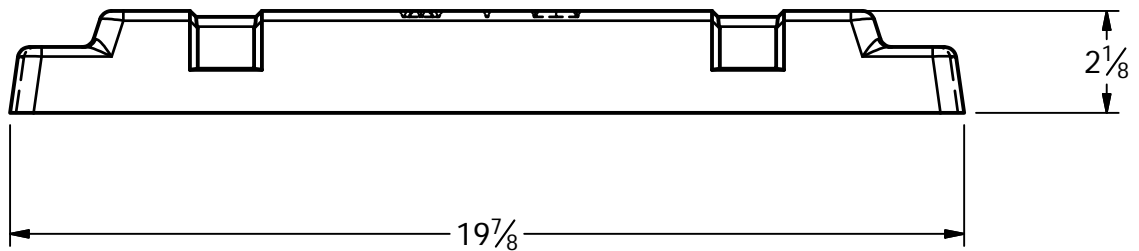

AIM

ANODE DE 40 Lbs.

40 Lbs. INGOT

THIS DRAWING AND TECHNICAL INFORMATION
CONTAINED HEREIN ARE THE SOLE PROPERTY
OF **AIM HOLDING LP.** AND MUST NOT BE
REPRODUCED OR DISTRIBUTED WITHOUT PRIOR
WRITTEN CONSENT OF THE SAID COMPANY