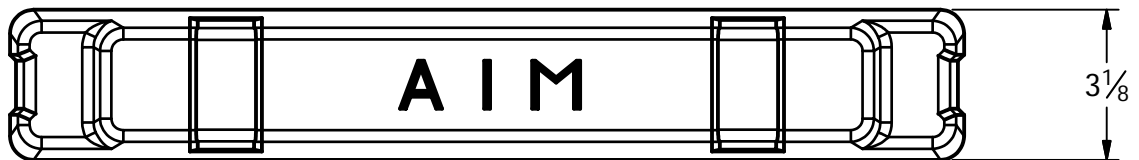

AIM

ANODE DE 40 Lbs.

40 Lbs. INGOT

THIS DRAWING AND TECHNICAL INFORMATION
CONTAINED HEREIN ARE THE SOLE PROPERTY
OF **AIM HOLDING LP.** AND MUST NOT BE
REPRODUCED OR DISTRIBUTED WITHOUT PRIOR
WRITTEN CONSENT OF THE SAID COMPANY