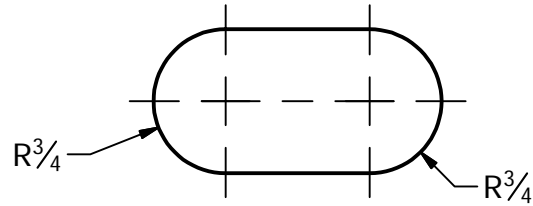

AIM

ANODE OVALE 3" x 1½"

ANODE 3" x 1½" OVAL

LONG. SUR DEMANDE
DU CLIENT
LENGTH AS PER
CUSTOMER SPECIFICATION

AIM
ANODE OVALE 3" x 1½"
ANODE 3" x 1½" OVAL

THIS DRAWING AND TECHNICAL INFORMATION
CONTAINED HEREIN ARE THE SOLE PROPERTY
OF **AIM HOLDING LP.** AND MUST NOT BE
REPRODUCED OR DISTRIBUTED WITHOUT PRIOR
WRITTEN CONSENT OF THE SAID COMPANY