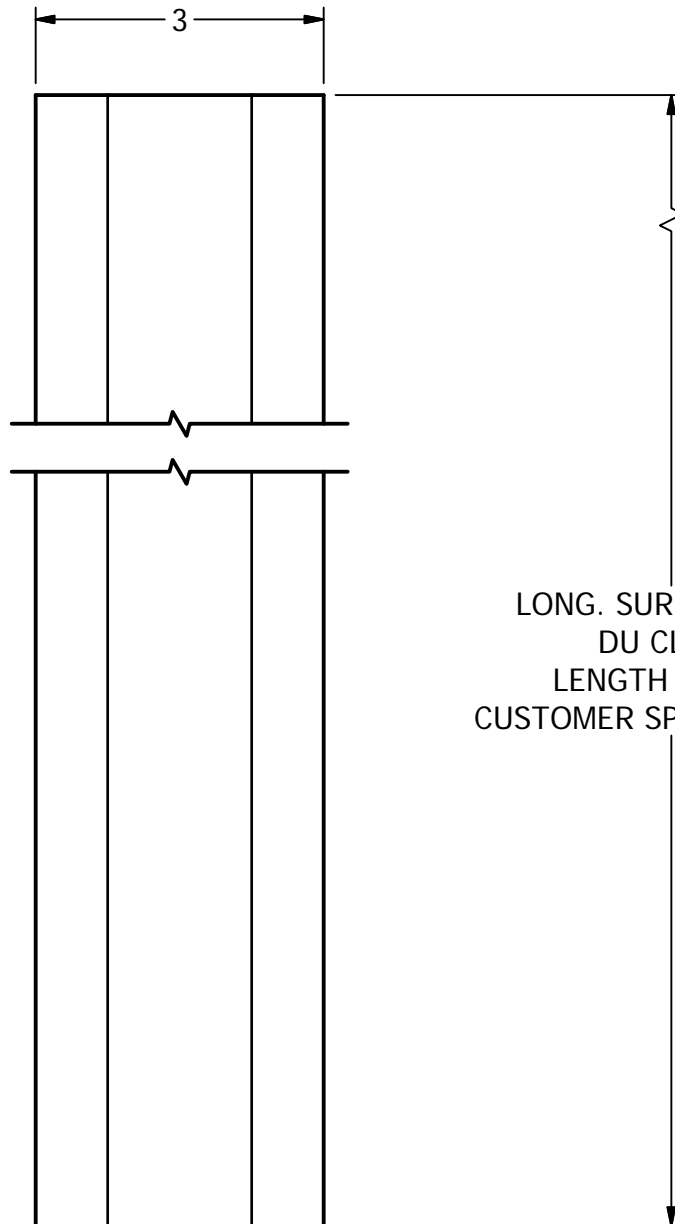

AIM

ANODE OVALE 3" x 1½"

ANODE 3" x 1½" OVAL

LONG. SUR DEMANDE
DU CLIENT
LENGTH AS PER
CUSTOMER SPECIFICATION

AIM
ANODE OVALE 3" x 1½"
ANODE 3" x 1½" OVAL

THIS DRAWING AND TECHNICAL INFORMATION
CONTAINED HEREIN ARE THE SOLE PROPERTY
OF **AIM HOLDING LP.** AND MUST NOT BE
REPRODUCED OR DISTRIBUTED WITHOUT PRIOR
WRITTEN CONSENT OF THE SAID COMPANY