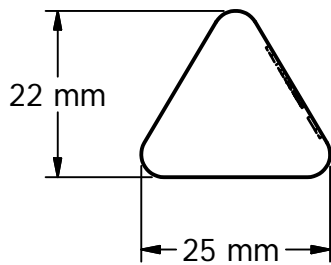

AIM BARRE DE 2.5Lbs. 2.5Lbs BAR

DETAIL A
SCALE 2 : 1

DETAIL B
SCALE 2 : 1

AIM
BARRE DE 2.5Lbs.
2.5Lbs. BAR

THIS DRAWING AND TECHNICAL INFORMATION
CONTAINED HEREIN ARE THE SOLE PROPERTY
OF **AIM HOLDING LP.** AND MUST NOT BE
REPRODUCED OR DISTRIBUTED WITHOUT PRIOR
WRITTEN CONSENT OF THE SAID COMPANY